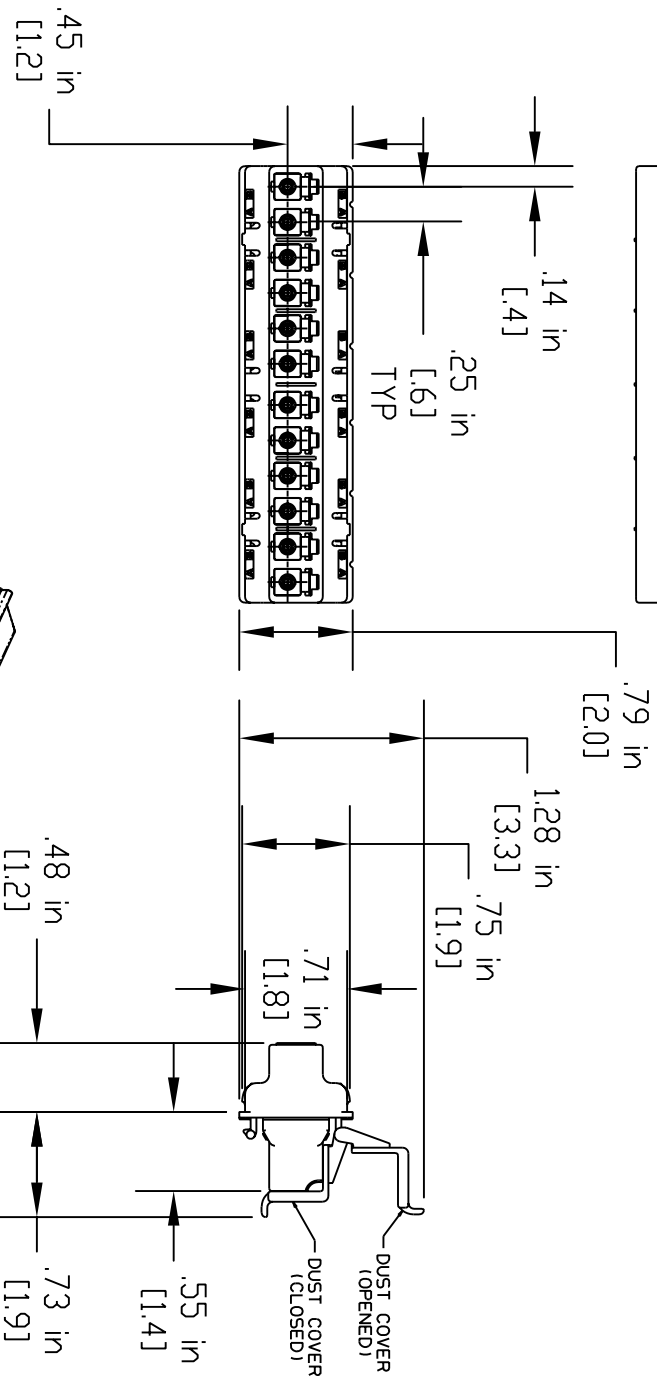

CATALOG NO.	DESCRIPTION	WEIGHT (lbs.)
AFA-LC12-GR	ANGLED LC FIBER ADAPTER	0.04

- NOTES:
- SEE UNIPRISE CATALOG FOR PART NUMBER SUFFIXES TO INDICATE COLOR/PKG.
 - SEE UNIPRISE CATALOG FOR COMPLETE LIST OF PARTS RELATED TO THE USE OF THIS PRODUCT.
 - DIMENSIONS IN PARENTHESES ARE IN METRIC.

4. MATERIALS
 BODY: ENGINEERED PLASTIC
 SLEEVE: ZIRCONIA

AFA-LC12-GR		DRAWN BY	
COMMSCOPE, INC		DATE	
HICKORY, NORTH CAROLINA		BY	
Uniprise		DESCRIPTION	
REV	DATE	ECR	