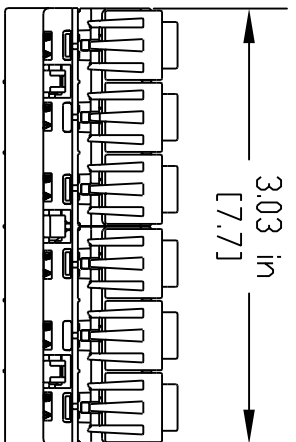

CATALOG NO.	DESCRIPTION	WEIGHT (lbs.)
AFA-LC12-GR	ANGLED LC FIBER ADAPTER	0.04

- NOTES:
- SEE UNIPRISE CATALOG FOR PART NUMBER SUFFIXES TO INDICATE COLOR/PKG.
 - SEE UNIPRISE CATALOG FOR COMPLETE LIST OF PARTS RELATED TO THE USE OF THIS PRODUCT.
 - DIMENSIONS IN PARENTHESES ARE IN METRIC.

4. MATERIALS
 BODY: ENGINEERED PLASTIC
 SLEEVE: ZIRCONIA

AFA-LC12-GR		DRAWN BY	
COMMSCOPE, INC		DATE	
HICKORY, NORTH CAROLINA		BY	
Uniprise		DESCRIPTION	
REV	DATE	ECR	