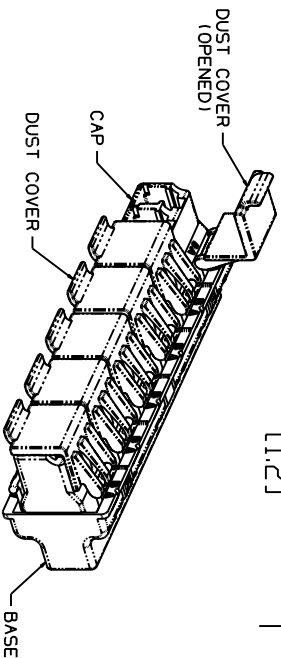

CATALOG NO.	DESCRIPTION	WEIGHT (lbs.)
AFA-LC12-GR	ANGLED LC FIBER ADAPTER	0.04

- NOTES:
- SEE UNIPRISE CATALOG FOR PART NUMBER SUFFIXES TO INDICATE COLOR/PKG.
 - SEE UNIPRISE CATALOG FOR COMPLETE LIST OF PARTS RELATED TO THE USE OF THIS PRODUCT.
 - DIMENSIONS IN PARENTHESES ARE IN METRIC.

4. MATERIALS
 BODY: ENGINEERED PLASTIC
 SLEEVE: ZIRCONIA

AFA-LC12-GR		DRAWN BY	
COMMSCOPE, INC		DATE	
HICKORY, NORTH CAROLINA		BY	
Uniprise		DESCRIPTION	
REV	DATE	ECR	